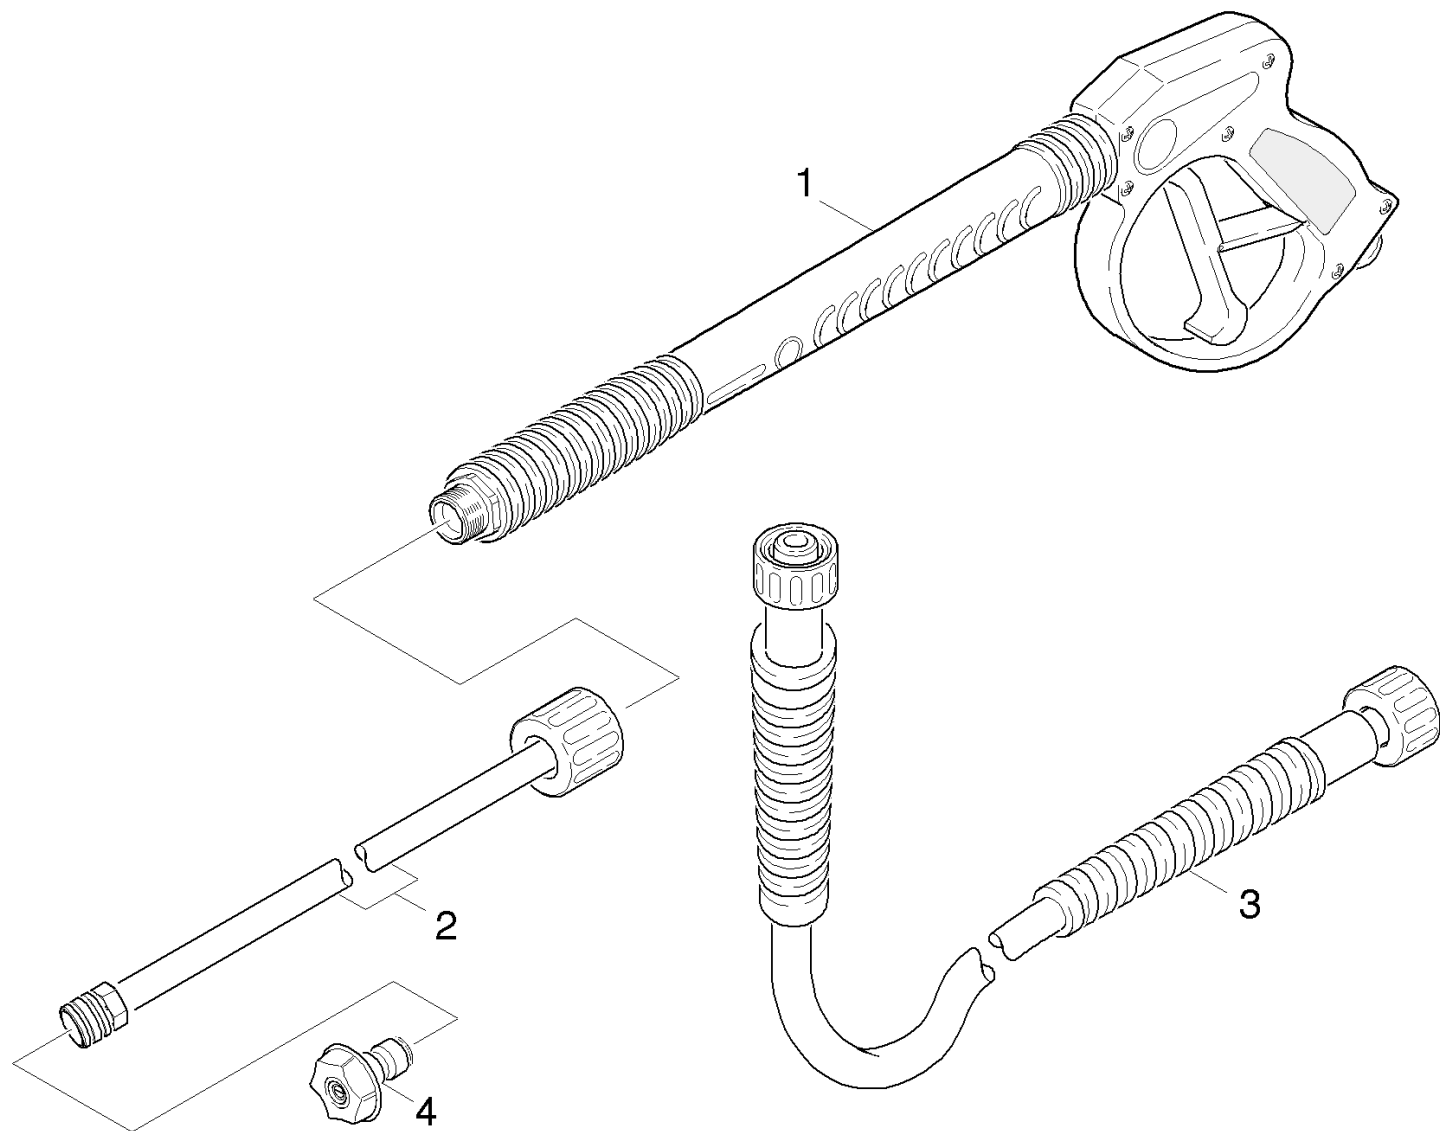

4.0 Accessories

4.0 Accessories

POS

1	TRIGGER GUN, AL BIT	91120140	1
2	SPRAY LANCE	91125100	1
3	HP HOSE DN6/35'/2500/KA/BLK/PLSTC	91623160	1
4	MC Q/C NOZZLE KIT (0325)	91040270	1