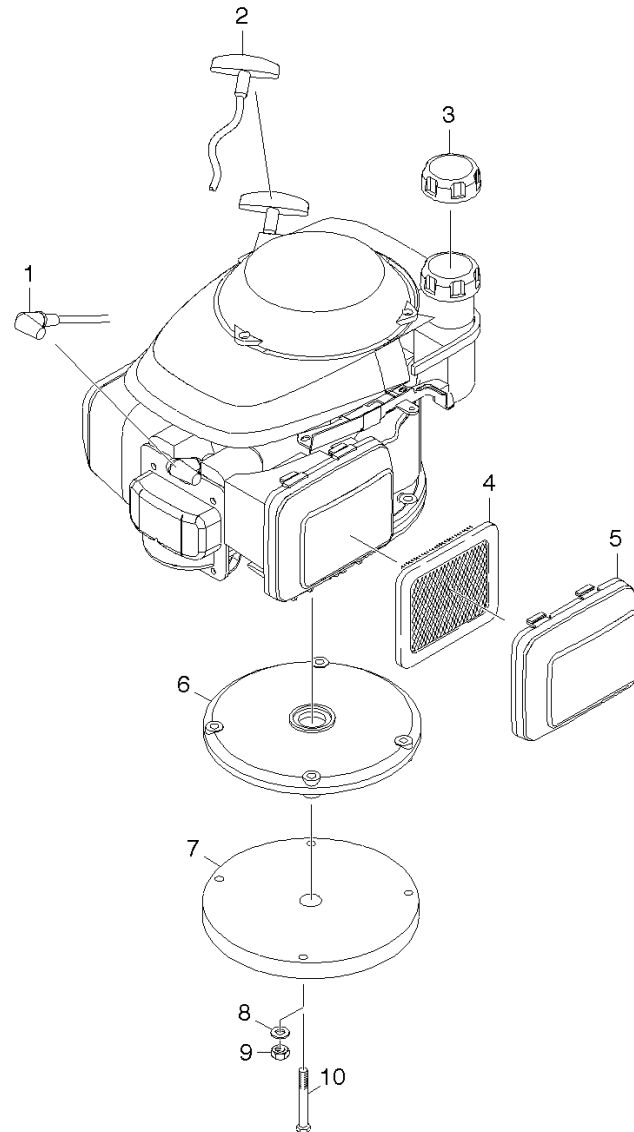

2.0 Pump set

2.1 Cylinder head
2.2 Piston

2.1 Cylinder head

2.1 Cylinder head

POS

1	NOZZLE INSERT	47690400	2
2	O-RING 9,0 X 1,5	63623840	2
3	THROTTLE	40301090	1
5	JOINING PIECE	40301250	1
6	GROOVED RING 12X20X5.3/2.8	63653940	3
7	VALVE	45803300	3
8	CYLINDER HEAD	55502940	1
9	PLATE	50030620	1
10	VALVE	45803310	3
11	GASKET 11 X 2	63632730	3
12	DRAIN PLUG	41320070	3
13	SPARE PARTS KIT	28838620	1
14	WASHER	51159030	3
19	M8-1.25 X 75MM CLS 8.8 DIN 931	73040750	4

2.2 Piston

2.2 Piston

POS

1	VALVE 60 GRD	45803600	1
2	PISTON KPL.	45532150	3
3	PRESSURE SPRING	53323910	3
4	M6 X 30MM TORX DRIVE PAN HD THREAD	73030660	2
5	PISTON GUIDANCE	50608380	1
6	FILTER	64142520	1
7	NUTRING 12X20X4/6	63653930	3
8	SPILL VALVE	45910400	1

3.0 Motor

3.1 Motor
3.2 Transmission

3.1 Motor

3.1 Motor

POS

2	HANDLE	64915030	1
3	GC 160 GAS CAP	91945480	1
4	AIR FILTER ELEMENT	64917260	1
5	COVER	91945430	1

3.2 Transmission

3.2 Transmission

POS

1	PUMP SHAFT (VERT.)	91540310	1
2	SEAL RING	73670180	1
3	HOUSING-VERTICAL	91350010	1
4	OIL 1 LITRE	62880500	1
5	O RING 80 X 3	63624710	1
6	BALL BEARING 6304 SKF	74010380	1
7	SWASH PLATE	64012890	1
8	M6 X 19 TORX DRIVE W/WASHER SEMS CLASS	63040480	1
9	5/16" SPLIT LOCK WASHER ZINC	51156560	4
10	5/16-24UNF X 1.75 SOCKET HEAD CAP SCREW	91960330	4